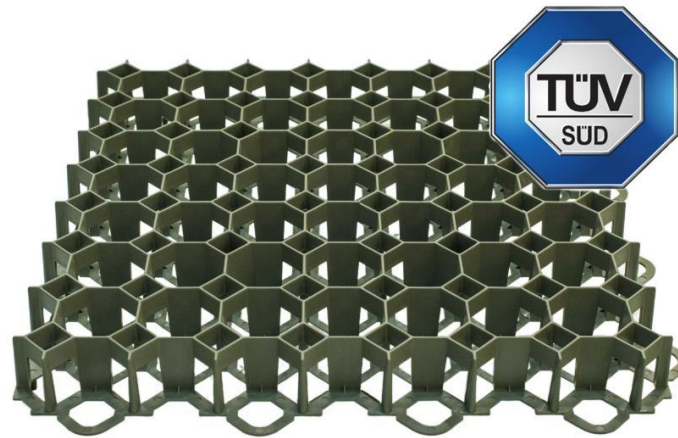

Technical data sheet Grass Grids 50x50x4

Material	PP/PE recycled
Dimensions	492x492x 39mm
Color	Green and black
Height	39 mm
Height with integrated spikes	64 mm
Weight	0,9-1,00 kg
Weight / m²	4,4 kg
Load bearing capacity	max 400 T/m ²
Wall thickness	3-5 mm
Green area	ca 96%
Temp. range	- 50 °C to 90°C
m² / palette	54
Connectivity	easy simple latch system
TüV tested	DIN EN 1072

Management System
 ISO 9001:2015
 ISO 14001:2015
www.tuv.com
 ID 9108636368

Unlike other products on the market grids' open design allows grass to grow both vertically and horizontally.